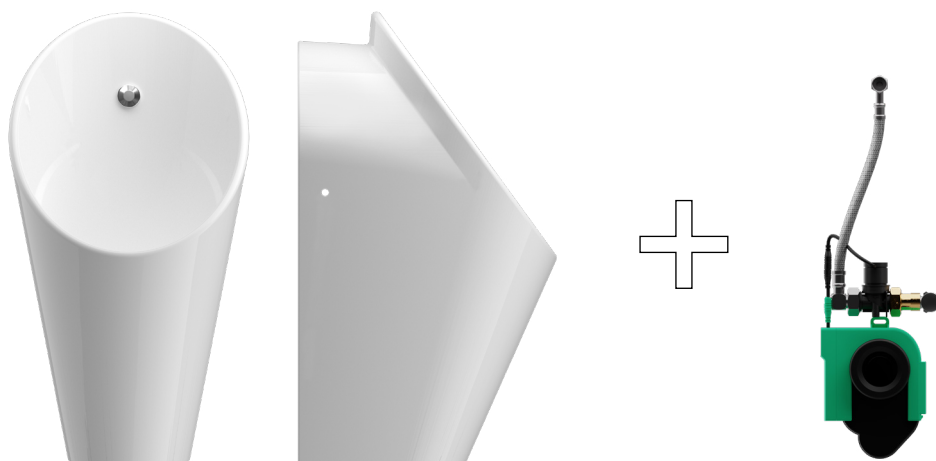

U5 Urinal pack Premium

230V 

U5VA.01

6V 

U5VB.01

Urinal Conic + Vortex flushing system

Urinal Conic + Vortex-Spülsystem

Urinoir Conic + système de rinçage Vortex

Urinoir Conic + Vortex-spoelsysteem

Urinal Conic + Vortex sistema di lavaggio

Orinal Conic + sistema de enjuague Vortex

Mictório Conic + sistema de descarga Vortex

Ceramic	
Series	Conic
Coating	Hydrophobe+ glazing
Flush type	Rimless + spreader
Specialties	LED spreader
Mounting set	Included
Norms	EN 13407, EN80

Technology	
Sensor technology	IPEE Vortex
Flushing volume	Adjustable: 0,8L - 1,5L - 3,0L
Overflow prevention	Yes
Stadium mode	No
Manual override button	Yes
LED feedback	Yes
Installation	Hidden
Norms	EN 274, EN 61000-6-3, EN 15091

U5 Urinal pack Premium

230V 

U5VA.01

6V 

U5VB.01

Position of fixing points

Water supply

Power supply