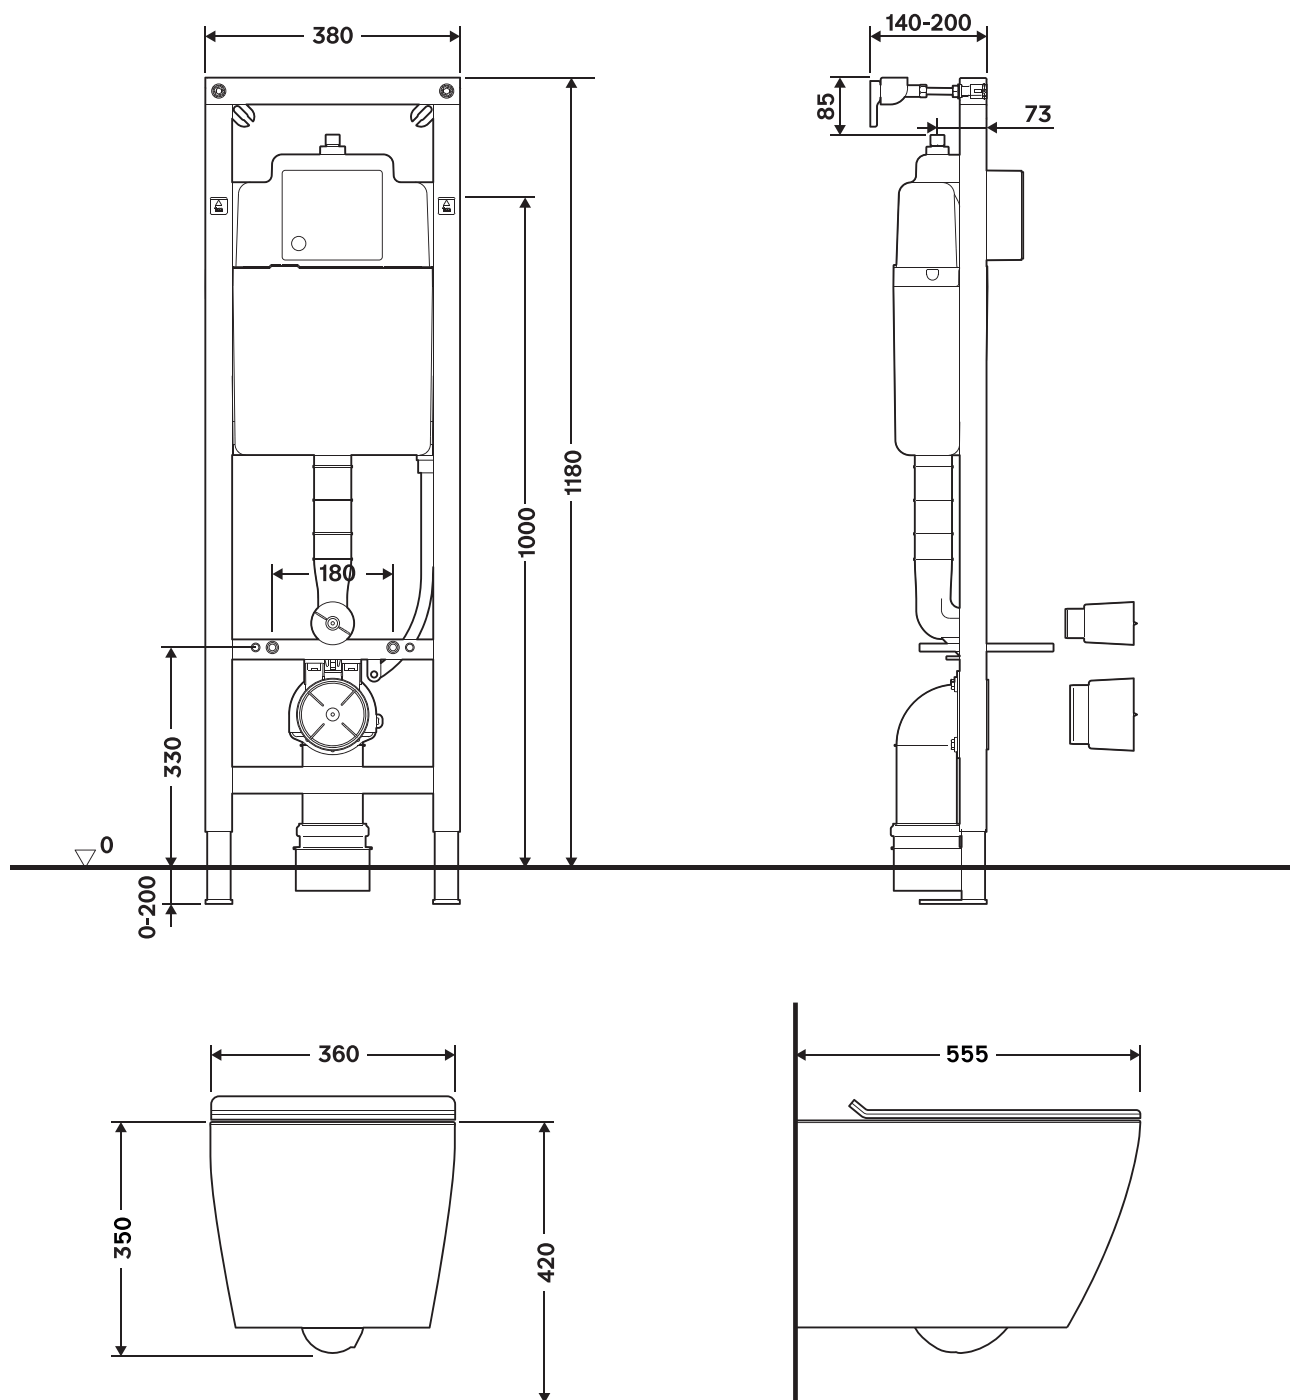

T5 Toilet pack Premium

Black sensor plate # T5SFA.01B
White sensor plate # T5SFA.01W

Toilet Dome + IR & Spectre flushing system

- Toilette Dome + IR & Spectre-Spülsystem
- Toilette Dome + système de rinçage IR & Spectre
- Toilet Dome + IR & Spectre-spoelsysteem
- Gabinetto Dome + IR & Spectre sistema di lavaggio
- Baño Dome + sistema de enjuague IR & Spectre
- Banheiro Dome + sistema de descarga IR & Spectre

Ceramic

Series	Dome
Type	Standard sized toilet
Coating	Standard glazing
Flush type	Rimless
Specialties	With thin softclose toilet seat
Norms	EN 997, EN 33

Mounting frame

Flushing volume	3L / 6L
Height	1180 - 1380 mm
Width	380 mm
Depth	140 - 200 mm
Norms	EN 14055, NF D12-208

Technology

Sensor technology	IR + IPEE Spectre
Flushing volume	Dual flush
Sensor plate	Glass
Manual override detection	Yes
Overflow prevention	Yes
Power	230V
Norms	EN 61000-6-3

T5 Toilet pack Premium

Black sensor plate # T5SFA.01B White sensor plate # T5SFA.01W